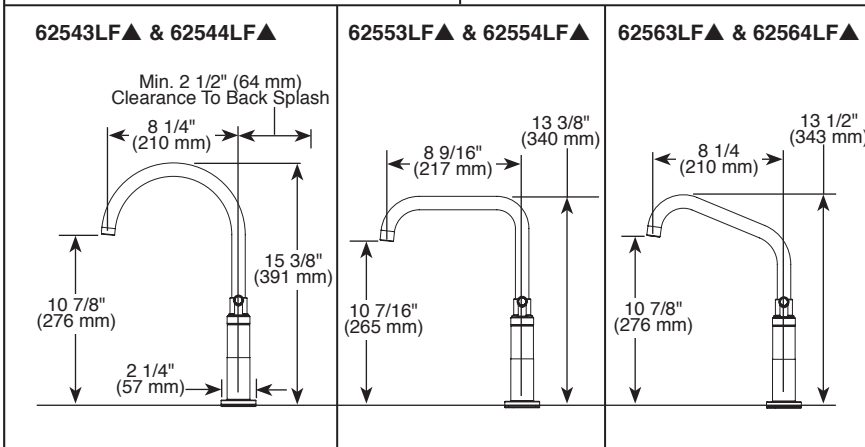

▲ Designate proper finish suffix

Brizo Kitchen & Bath Company reserves the right (1) to make changes in specifications and materials, and (2) to change or discontinue models, both without notice or obligation. Dimensions are for reference only. See current full-line price book or www.brizo.com for finish options and product availability.

BSP-K-62543LF Rev. B

Brizo Kitchen & Bath Company

55 E. 111th Street, Indianapolis, Indiana 46280
350 South Edgeware Road, St. Thomas, ON N5P 4L1
© 2017 Brizo Kitchen & Bath Company