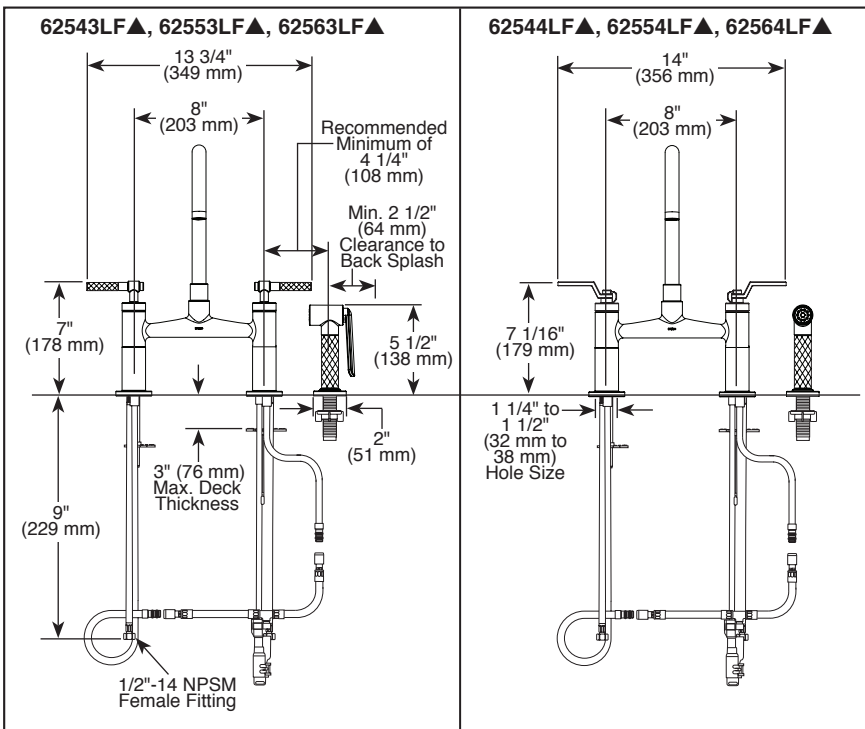

▲ Designate proper finish suffix

Brizo Kitchen & Bath Company reserves the right (1) to make changes in specifications and materials, and (2) to change or discontinue models, both without notice or obligation. Dimensions are for reference only. See current full-line price book or www.brizo.com for finish options and product availability.

BSP-K-62543LF Rev. B

Brizo Kitchen & Bath Company

55 E. 111th Street, Indianapolis, Indiana 46280
350 South Edgeware Road, St. Thomas, ON N5P 4L1
© 2017 Brizo Kitchen & Bath Company